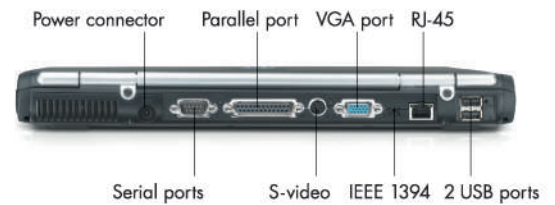

2 PC card slots RJ-11 port Security lock

Battery

SD slot

Optional Bluetooth module

Microphone jack Hard drive

Audio line-out jack

Optical drive:

- DVD/+RW
- DVD/CD-RW
- 8x DVD
- 24x CD
- Second Hard Drive
- Second Battery
- Diskette Drive