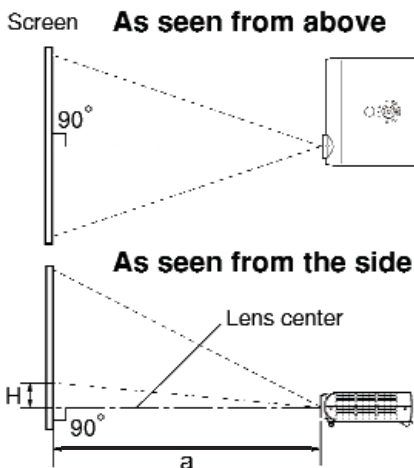

Product Specifications

Toshiba TDP-S20U/SW20U

Projection Distance and Size

Use the figures, tables, and formulas below to determine the projection size and projection distance. (Projection sizes are approximate values for full-size picture with no keystone adjustment.)

a is the distance (m) between the lens and the screen, and corresponds to a range of 1.15 m to 10.00 m. **H** is the height from the image bottom to the center of the lens.

$$a \text{ (min length)} = \frac{\text{projection size (inches)} - 1.516}{29.85}$$

$$a \text{ (max length)} = \frac{\text{projection size (inches)} - 1.264}{24.88}$$

projection size (inches)	projection distance a (m)		height (H) (cm)
	min length (zooming max)	max length (zooming min)	
30	—	1.15	5.5
36	1.15	1.40	6.6
40	1.29	1.56	7.3
60	1.96	2.36	11.0
80	2.63	3.17	14.6
100	3.30	3.97	18.3
150	4.97	5.98	27.4
200	6.65	7.99	36.6
250	8.32	10.00	45.7
300	10.00	—	54.9

Display Technology

Shape
-0.55" DMD DLP
Number of Pixels
-480,000 (800 x 600)

Projection Lens
Standard Lens
-1.2x manual zoom/manual focus
F/f (mm)
-F = 2.0 - 2.2, f = 18.2 - 21.84mm

Light Source
-160W (135W in low mode)